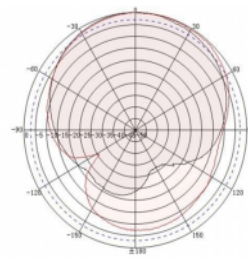

System requirements

- Device with a free SMA jack

Package content

- LTE antenna
- Pole mounting kit

Images