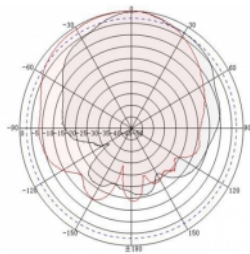

System requirements

- Device with a free SMA jack

Package content

- LTE antenna
- Pole mounting kit

Images