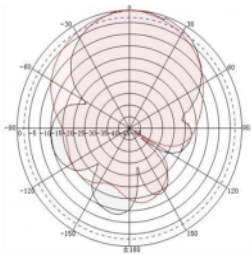

System requirements

- Device with a free SMA jack

Package content

- LTE antenna
- Pole mounting kit

Images