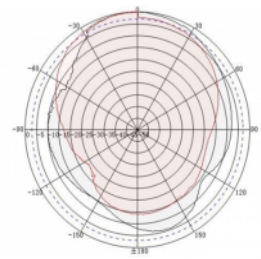

System requirements

- Device with a free SMA jack

Package content

- LTE antenna
- Pole mounting kit

Images